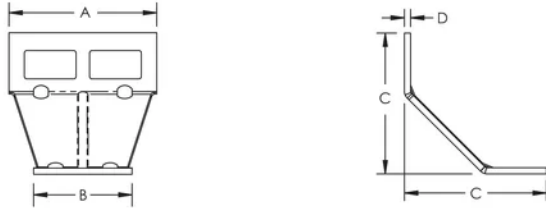

Adjustable Fixing Bracket

CERTIFICATIONS

FEATURES

Secures SPEEDWAY Cable Ladder to structural elements for horizontal and vertical runs

Installs quickly and easily with included hardware

Low profile allows for installations in tight spaces

SPECIFICATIONS

Table 1/2

Catalog Number	Article Number	Material	Finish	A	B	C
CLSWAFBGA	842050	Steel	Hot-Dip Galvanized	60 mm	40 mm	58 mm

Table 2/2

Catalog Number	Article Number	D
CLSWAFBGA	842050	2.5 mm

DIAGRAMS