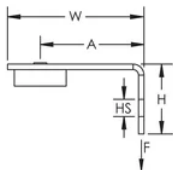

## FEATURES

Provides an attachment point for nVent CADDY Speed Link assemblies, wire, S-hooks, or chain

Complete with concrete nail gun insert bracket

Clips onto nozzle of gas or battery-actuated nail guns allowing for hands-off installation at structure or from the floor using a pole

## SPECIFICATIONS

Table 1/2

Catalog Number	Article Number	Material	Finish	Hole Size (HS)	Height (H)	Width (W)
ABGBSF	173446	Steel, Nylon	Electrogalvanized	7.1 mm	25.5 mm	50 mm

Table 2/2

Catalog Number	Article Number	A	Static Load
ABGBSF	173446	38 mm	440N

## ADDITIONAL PRODUCT DETAILS

---

Static Load represents the static load of the nail gun insert assembly. Please consult with the nail manufacturer to evaluate the static load of the nail and type of concrete used for the installation. Maximum load is the lesser of the static load from the nail manufacturer or the published load for the assembly.

## DIAGRAMS

---