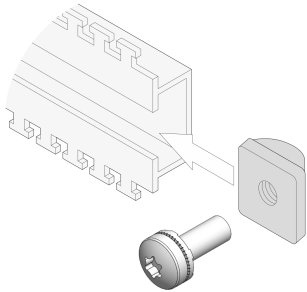

Slide Nuts with Screw

For variable assembly of 19" components outside the EIA increments

FEATURES

Slide Nut Kit Slide nut for C-profiles

SPECIFICATIONS

- Finish:** Nickel Plated
- Product Type:** Nut
- Material:** Stainless Steel

Table 1/1

Catalog Number	Package Quantity
21120-210	4
21120-211	50

WARNING

nVent products shall be installed and used only as indicated in nVent's product instruction sheets and training materials. Instruction sheets are available at www.nvent.com and from your nVent customer service representative. Improper installation, misuse, misapplication or other failure to completely follow nVent's instructions and warnings may cause product malfunction, property damage, serious bodily injury and death and/or void your warranty.