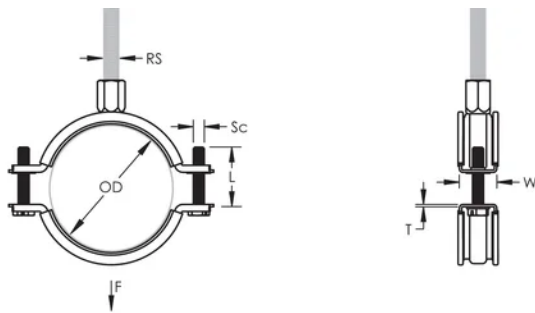

Finish: Electropolished

Color: Black

Temperature: -50 to 110 °C

Outer Diameter (OD): 11 - 15 mm

Pipe Size: 1/4"

NB/DN: 8

Rod Size (RS): M8;M10

Width (W): 20 mm

Thickness (T): 1 mm

Screw Diameter (Sc): 6

Screw Length (L): 17mm

Static Load: 700N

ADDITIONAL PRODUCT DETAILS

Lining is EPDM rubber.

DIAGRAMS

WARNING