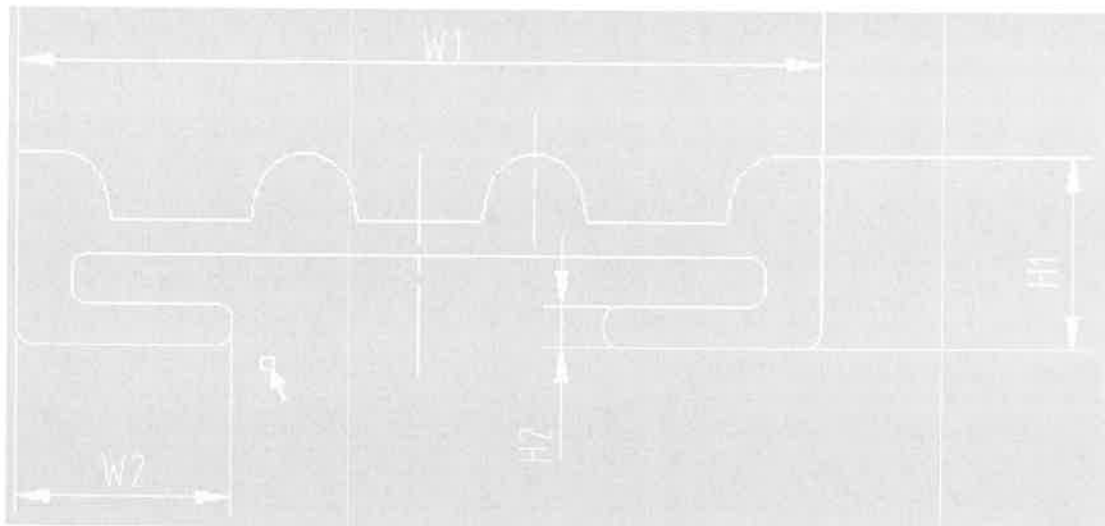

4.3 Field of application and product parameters

4.3.1 Field of application and parameters of the "EPDM-SBR Rubber" products

The classification in section 4.2 for the product applies to the following product fields of application and/or product parameters:

- Product parameter

Product	Parameter	The classification applies to
Inlays	Type	EPDM-SBR Rubber
	Density	1040 kg/m³ - 1135 kg/m³
	Dimensions W1 H1 H2 W2	21,6 mm – 47 mm 4,6 mm – 14,5 mm 1 mm – 2,5 mm 5 mm – 9,5 mm
	colours	black, white
Subsoil	Connection with other products	Only direct application on metal subsoil for the practical application with a melting point $\geq 1000^{\circ}\text{C}$, thickness $\geq 0,8$ mm and density ≥ 5850 kg/m³

- Field of application: use as Inlays for pipe clamps

Picture 1: Exemplary sketch