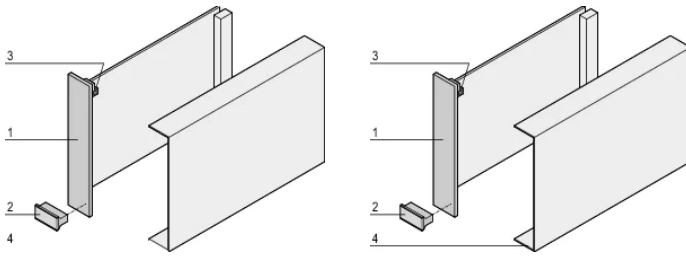

DIAGRAMS

WARNING

nVent products shall be installed and used only as indicated in nVent's product instruction sheets and training materials. Instruction sheets are available at www.nvent.com and from your nVent customer service representative. Improper installation, misuse, misapplication or other failure to completely follow nVent's instructions and warnings may cause product malfunction, property damage, serious bodily injury and death and/or void your warranty.

North America

All locations
+1.763.422.2661
Chat with us:
nvent.com/schroff

Europe

Straubenhardt, Germany
+49.7082.794.0
Betschdorf, France
+33.3.88.90.64.90
Warsaw, Poland
+48.22.209.98.35
Assago, Italy
+39.02.932.7141
Chat with us:
nvent.com/schroff

Asia

Shanghai, China
+86.21.2412.6943
Qingdao, China
+86.532.8771.6101
Singapore
+65.6768.5800
Shin-Yokohama, Japan
+81.45.476.0271
Chat with us:
nvent.com/schroff

Middle East & India

Dubai, United Arab Emirates
+971.4.378.1700
Bangalore, India
+91.80.6715.2001
Istanbul, Turkey
+90.216.250.7374
Chat with us:
nvent.com/schroff

Our powerful portfolio of brands:

CADDY ERICO HOFFMAN ILSCO SCHROFF TRACHTE