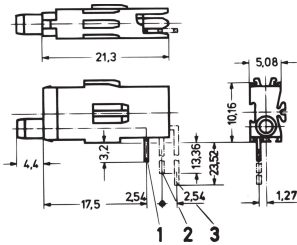

Single LED Test Socket, Ø 2 mm

Test sockets for mounting plane 1 and 2, short and long type.

CERTIFICATIONS

FEATURES

Long type for mounting plane 1 and 2

Short type for mounting plane 1

SPECIFICATIONS

Works With: Front Panels

Product Type: LED

Type: Single LED

Table 1/1

| Catalog Number | Package Quantity | Socket Type |
|----------------|------------------|-------------|
| 69004-086 | 1 | Long |
| 69004-130 | 1 | Short |
| 69004-087 | | |

ADDITIONAL PRODUCT DETAILS

Required front panel drill hole: Ø 4 mm.

Dimensions of connecting pins: 0.3 × 0.6 mm.

Please take into consideration that deliveries may be carried out in the stated SPQs (SPQ, e.g. 5 pieces, 10 pieces, 50 pieces, etc.). Differing order quantities (e.g. 2 pieces) may be changed to the next possible delivery quantity = Standard Pack Quantity.