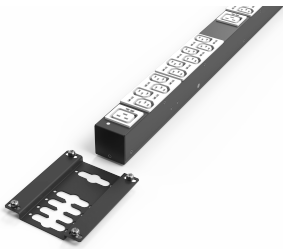

PDU Mounting Bracket

Data Solutions

Assembly kits for PDUs. Allows easy integration of PDUs in a rack.

CERTIFICATIONS

FEATURES

Easy assembly of basic and RackPower PDUs

SPECIFICATIONS

Product Type: Bracket

Table 1/1

Catalog Number	Works With	Type	Package Quantity	Finish	Material	Certifications
20110-068		Basic PDU	2		Stainless Steel	RoHS
23130-010		Intelligent PDU, Double	2	Powder Coated	Steel	RoHS
21130-074	Varistar CP	Intelligent PDU, Single	2	Powder Coated	Steel	