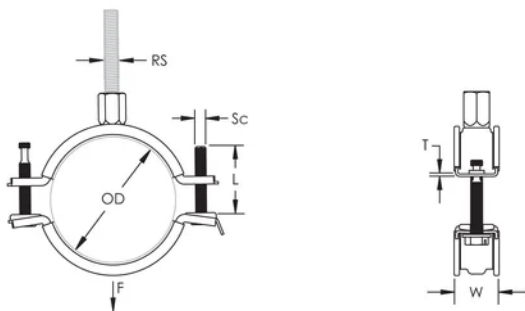

Combo head bolt works with slotted, hex, or Phillips drivers

Longer ears position the screw farther from the hanger, improving tool clearance when the screw is tightened

Combination nut can be attached to M8 or M10 threaded rod, simplifying material handling

Outer Diameter (OD): 118 - 128 mm

Rod Size (RS): M8;M10

Width (W): 23 mm

Thickness (T): 2 mm

Screw Diameter (Sc): 6

Screw Length (L): 50mm

Static Load: 3000N

ADDITIONAL PRODUCT DETAILS

Lining is EPDM rubber.

DIAGRAMS

WARNING

nVent products shall be installed and used only as indicated in nVent's product instruction sheets and training materials. Instruction sheets are available at www.nvent.com and from your nVent customer service representative. Improper installation, misuse, misapplication or other failure to completely follow nVent's instructions and warnings may cause product malfunction, property damage, serious bodily injury and death and/or void your warranty.