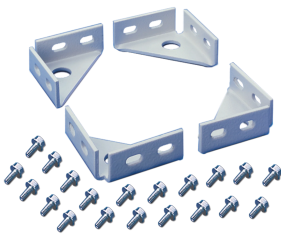

ProLine Frame Floor-Mounting Bracket

Data Solutions

The ProLine Frame Floor-Mounting Bracket provides a structural method of bolting a ProLine frame to the floor. The bracket fits all frame sizes, the kit includes four brackets and mounting hardware. This bracket is not to be used with colocation frames, which include welded-in floor mounting brackets.

FEATURES

The ProLine Frame Floor-Mounting Bracket provides a structural method of bolting a ProLine frame to the floor

The bracket fits all frame sizes, the kit includes four brackets and mounting hardware