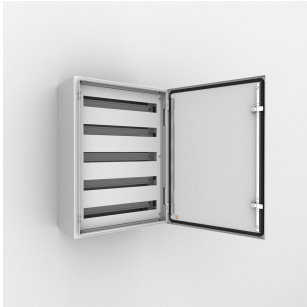

Modular Chassis, AC

DIN-rail components can be mounted quickly and easily to this chassis, both at the panel builders and in the field.

FEATURES

Description: Used for easy mounting of DIN-rail components with a maximum height of 68 mm. Distance between rows 125 mm. If required, the standard enclosure door can be replaced with a glazed door. Usable depth between front cover and external door: 35 mm. In stainless steel enclosure machining is required.

Material: DIN-rails PP0735 made of 1.2 mm galvanized steel, vertical profiles 1.5 mm mild steel, and front cover 1.5 mm mild steel.

Finish: RAL 7035 structured powder coating.

Pack quantity: Slotted front panel, two vertical profiles, top and bottom blank panels, one DIN-rail per row, and mounting accessories.

Mounting requirements: To be assembled on MAS and ASR enclosures.

SPECIFICATIONS

Thickness:	1.2mm
Color:	Light Gray
Material:	Mild Steel
Finish:	Powder Coated
Color Code:	RAL 7035

Table 1/1

Catalog Number	Article Number	Height	Width	Depth	Enclosure Material	Module Quantity
AC04030R5	AC04030R5	400mm	300mm	98mm	Mild Steel	33
AC10060R5	AC10060R5	1000mm	600mm	98mm	Mild Steel	189
AC07050R5	AC07050R5	700mm	500mm	98mm	Mild Steel	110
AC05040R5	AC05040R5	500mm	400mm	98mm	Mild Steel	48
AC06060R5	AC06060R5	600mm	600mm	98mm	Mild Steel	108
AC08060R5	AC08060R5	800mm	600mm	98mm	Mild Steel	162
AC10080R5	AC10080R5	1000mm	800mm	98mm	Mild Steel	266
AC06040R5	AC06040R5	600mm	400mm	98mm	Mild Steel	64
AC03025R5	AC03025R5	300mm	250mm	98mm	Mild Steel	16