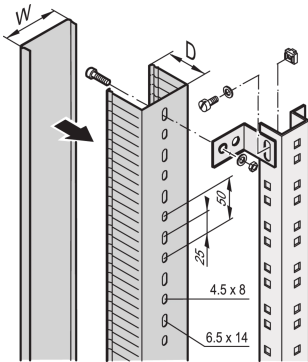

Cable Channel

Cable ducting in side and rear cabinet areas and mounting on cabinet uprights, depth members or C-profiles.

CERTIFICATIONS

FEATURES

For cable ducting in side and rear cabinet areas

For mounting on cabinet uprights, depth members or C-profiles

SPECIFICATIONS

Product Type: Cable Tray

Table 1/1

| Catalog Number | Material | Package Quantity | Type | Cable Type |
|----------------|----------|------------------|---------------|------------|
| 60103-010 | PVC | 1 | Cable Channel | Vertical |
| 60103-011 | PVC | 1 | Cable Channel | Vertical |