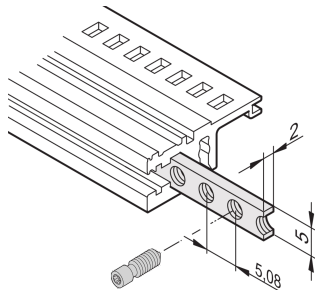

# Horizontal Rails Threaded Insert, M2.5

The threaded insert is a metal strip with thread M2.5 and allows the fixing of front panels.

## FEATURES

The collar screws used for fixing partial-width front panels must be 12.3 mm long

Usable for all horizontal rails

## SPECIFICATIONS

- Works With:** Subracks; Cases
- Product Family:** EuropacPRO; RatiopacPRO; RatiopacPRO AIR; CompacPRO; PropacPRO; Inpac
- Material:** Steel
- Product Type:** Threaded Insert
- Finish:** Zinc Plated