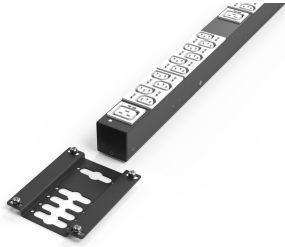

PDU Mounting Bracket

Assembly kits for PDUs. Allows easy integration of PDUs in a rack.

CERTIFICATIONS

FEATURES

Easy assembly of basic and RackPower PDUs

SPECIFICATIONS

Product Type: Bracket

Table 1/1

Catalog Number	Type	Package Quantity	Finish	Material
20110-068	Basic PDU	2		Stainless Steel
23130-010	Intelligent PDU, Double	2	Powder Coated	Steel

WARNING

nVent products shall be installed and used only as indicated in nVent's product instruction sheets and training materials. Instruction sheets are available at www.nvent.com and from your nVent customer service representative. Improper installation, misuse, misapplication or other failure to completely follow nVent's instructions and warnings may cause product malfunction, property damage, serious bodily injury and death and/or void your warranty.