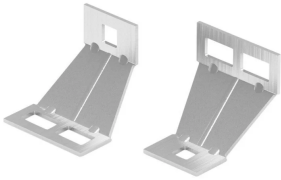

Adjustable Fixing Bracket

CERTIFICATIONS

FEATURES

Secures SPEEDWAY Cable Ladder to structural elements for horizontal and vertical runs

Installs quickly and easily with included hardware

Low profile allows for installations in tight spaces

SPECIFICATIONS

Table 1/2

Catalog Number	Article Number	Material	Finish	A	B	C
CLSWAFBGA	842050	Steel	Hot-Dip Galvanized	60 mm	40 mm	58 mm

Table 2/2

Catalog Number	Article Number	D
CLSWAFBGA	842050	2.5 mm

DIAGRAMS