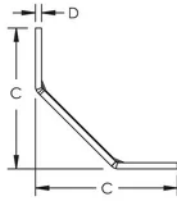

Adjustable Fixing Bracket

CERTIFICATIONS

FEATURES

Secures SPEEDWAY Cable Ladder to structural elements for horizontal and vertical runs

Installs quickly and easily with included hardware

Low profile allows for installations in tight spaces

SPECIFICATIONS

Table 1/2

Catalog Number	Article Number	Material	Finish	A	B	C
CLSWAFBGA	842050	Steel	Hot-Dip Galvanized	60 mm	40 mm	58 mm

Table 2/2

Catalog Number	Article Number	D
CLSWAFBGA	842050	2.5 mm

DIAGRAMS