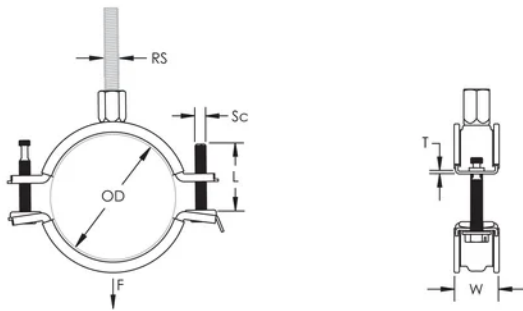

Combo head bolt works with slotted, hex, or Phillips drivers

Longer ears position the screw farther from the hanger, improving tool clearance when the screw is tightened

Combination nut can be attached to M8 or M10 threaded rod, simplifying material handling

Outer Diameter (OD): 31 - 37 mm

Rod Size (RS): M8;M10

NB/DN: 25

Pipe Size: 1"

Width (W): 20 mm

Thickness (T): 1 mm

Screw Diameter (Sc): 6

Screw Length (L): 32mm

Static Load: 1000N

ADDITIONAL PRODUCT DETAILS

Lining is EPDM rubber.

DIAGRAMS

WARNING

nVent products shall be installed and used only as indicated in nVent's product instruction sheets and training materials. Instruction sheets are available at www.nvent.com and from your nVent customer service representative. Improper installation, misuse, misapplication or other failure to completely follow nVent's instructions and warnings may cause product malfunction, property damage, serious bodily injury and death and/or void your warranty.