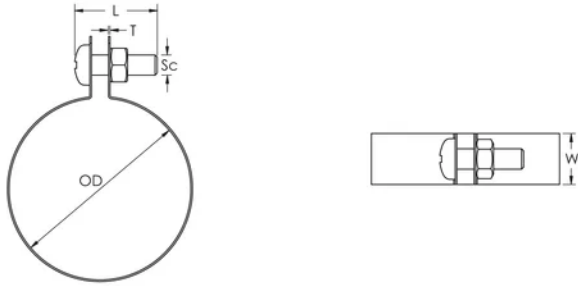

STRC CU Strap Clamp for Copper Tube, 15 mm OD

CATALOG NUMBER

STRC015CU

FEATURES

Includes fasteners, screw and nut

PRODUCT ATTRIBUTES

Article Number: 574180

Material: Copper

Outer Diameter (OD): 15 mm

Width (W): 15 mm

Thickness (T): 0.6 mm

Screw Diameter (Sc): 6

Screw Length (L): 16mm

DIAGRAMS

WARNING

nVent products shall be installed and used only as indicated in nVent's product instruction sheets and training materials. Instruction sheets are available at www.nvent.com and from your nVent customer service representative. Improper installation, misuse, misapplication or other failure to completely follow nVent's instructions and warnings may cause product malfunction, property damage, serious bodily injury and death and/or void your warranty.