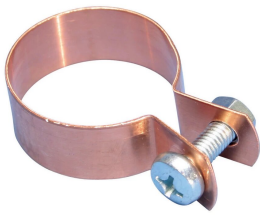

STRC CU Strap Clamp for Copper Tube, 15 mm OD

CATALOG NUMBER

STRC015CU

FEATURES

Includes fasteners, screw and nut

PRODUCT ATTRIBUTES

Article Number: 574180

Material: Copper

Outer Diameter (OD): 15 mm

Width (W): 15 mm

Thickness (T): 0.6 mm

Screw Diameter (Sc): 6

Screw Length (L): 16mm

DIAGRAMS

WARNING

nVent products shall be installed and used only as indicated in nVent's product instruction sheets and training materials. Instruction sheets are available at www.nvent.com and from your nVent customer service representative. Improper installation, misuse, misapplication or other failure to completely follow nVent's instructions and warnings may cause product malfunction, property damage, serious bodily injury and death and/or void your warranty.