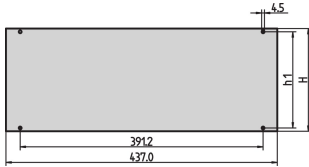

Inpac Front Panel

The front panel can be assembled on to the Inpac Case.

CERTIFICATIONS

FEATURES

Al panel, 2.5 mm

SPECIFICATIONS

- Depth:** 2.5mm
- Material:** Aluminum
- Finish:** Anodized
- Works With:** Cases
- Accessory Type:** Front panel
- Product Type:** Front Panel
- Product Family:** Inpac

Table 1/2

| Catalog Number | Rack Height | Package Quantity | Front Finish | Rear Finish | Treated Edges | EMC Shielding |
|----------------|-------------|------------------|--------------|-------------|---------------|---------------|
| 30828-055 | 2U | 1 | Anodized | Anodized | No | No |
| 30828-067 | 6U | 1 | Anodized | Anodized | No | No |
| 30828-061 | 4U | 1 | Anodized | Anodized | No | No |
| 30828-058 | 3U | 1 | Anodized | Anodized | No | No |

Table 2/2

| Catalog Number | Height | Width |
|----------------|---------|-------|
| 30828-055 | 76mm | 437mm |
| 30828-067 | 253.8mm | 437mm |
| 30828-061 | 165mm | 437mm |
| 30828-058 | 120.5mm | 437mm |