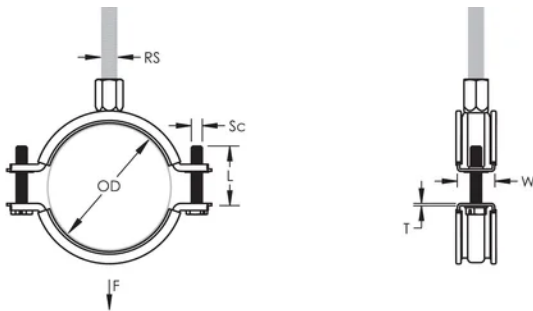

Longer ears position the screw farther from the hanger, improving tool clearance when the screw is tightened

Combination nut can be attached to M8 or M10 threaded rod, simplifying material handling

Screw length has been optimized to accommodate an increased pipe range, reducing inventory

## PRODUCT ATTRIBUTES

---

Article Number: 586023

Material: Steel;EPDM-SBR Rubber

Finish: Electrogalvanized

Temperature: -50 to 110 °C

Color: Black

Outer Diameter (OD): 239 - 250 mm

Rod Size (RS): M8;M10

Width (W): 30 mm

Thickness (T): 2.5 mm

Screw Diameter (Sc): 6

Screw Length (L): 37mm

Static Load: 4000N

## DIAGRAMS

---