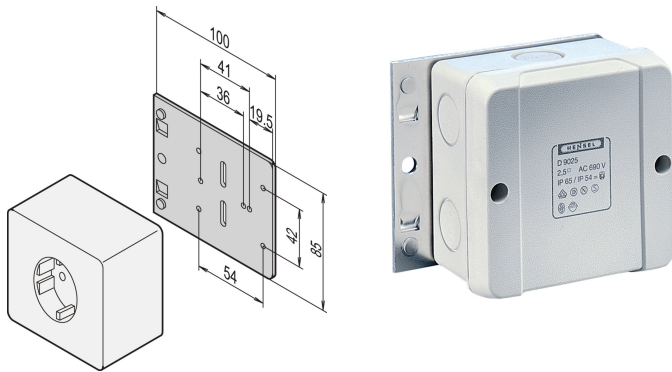

Mounting Plate for Single Sockets

Data Solutions

CATALOG NUMBER

20118-537

Mounting Plate for single Socket.

CERTIFICATIONS

FEATURES

For common surface sockets

PRODUCT ATTRIBUTES

Product Type: Mounting Plate

Material: Aluminum

Package Quantity: 1

Net Weight: 0.08kg

ADDITIONAL PRODUCT DETAILS

Surface socket not included in SCHROFF product range.

WARNING