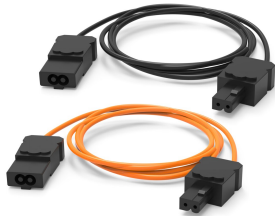

# Compact LED Light Connection Cable, CELC

Ready-to-use cables for power supply. Cables are available in orange and black.

## FEATURES

---

Benefit: fast, tool-free assembly, thanks to pre-fabricated connectors

Advantage: pre-fabricated cables to be used with LED enclosure lights, make installation faster and easier

Feature: connection cables for compact LED enclosure light

## SPECIFICATIONS

---

**Material:** Plastic

**Finish:** Smooth Matte

Table 1/1

Catalog Number	Article Number	Length	Color	Nominal Voltage	Input Voltage AC	Cable Type
CELC3001PO	57268	3000mm	Orange	250V	250V max	Connection Cable
CELC3001PBUL	57272	3000mm	Black	250V	250V max	Connection Cable