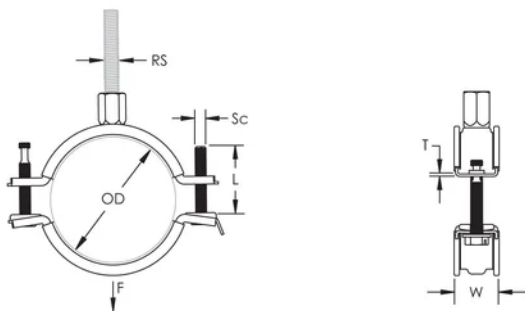

Combo head bolt works with slotted, hex, or Phillips drivers

Longer ears position the screw farther from the hanger, improving tool clearance when the screw is tightened

Combination nut can be attached to M8 or M10 threaded rod, simplifying material handling

Outer Diameter (OD): 78 - 88 mm

Rod Size (RS): M8;M10

Width (W): 23 mm

Thickness (T): 1.5 mm

Screw Diameter (Sc): 6

Screw Length (L): 40mm

Static Load: 2000N

ADDITIONAL PRODUCT DETAILS

Lining is EPDM rubber.

DIAGRAMS

WARNING

nVent products shall be installed and used only as indicated in nVent's product instruction sheets and training materials. Instruction sheets are available at www.nvent.com and from your nVent customer service representative. Improper installation, misuse, misapplication or other failure to completely follow nVent's instructions and warnings may cause product malfunction, property damage, serious bodily injury and death and/or void your warranty.