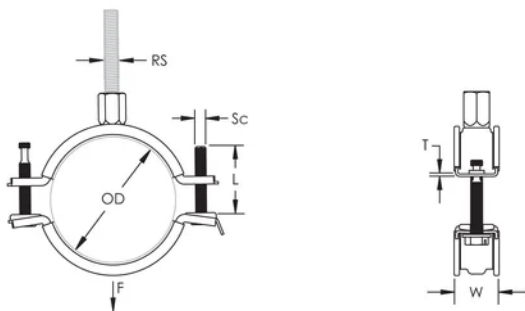

Combo head bolt works with slotted, hex, or Phillips drivers

Longer ears position the screw farther from the hanger, improving tool clearance when the screw is tightened

Combination nut can be attached to M8 or M10 threaded rod, simplifying material handling

## PRODUCT ATTRIBUTES

---

Article Number: 586715

Material: Steel;EPDM-SBR Rubber

Finish: Electrogalvanized

Color: Black

Temperature: -50 to 110 °C

Outer Diameter (OD): 118 - 128 mm

Rod Size (RS): M8;M10

Width (W): 23 mm

Thickness (T): 2 mm

Screw Diameter (Sc): 6

Screw Length (L): 50mm

Static Load: 3000N

## DIAGRAMS

---