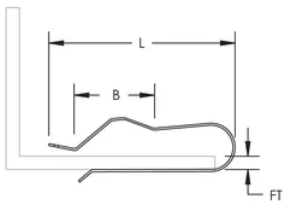

DIAGRAMS

WARNING

nVent products shall be installed and used only as indicated in nVent's product instruction sheets and training materials. Instruction sheets are available at www.nvent.com and from your nVent customer service representative. Improper installation, misuse, misapplication or other failure to completely follow nVent's instructions and warnings may cause