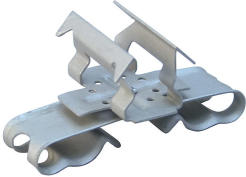

# SCD Multi-Cable to Deck Clip

## FEATURES

Provides support for low voltage cables

Flared edges for cable protection

Rotates 360 degrees to support various directional runs of cable

No tools required for installation