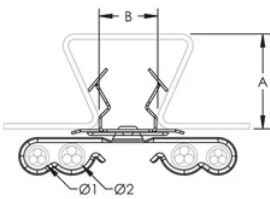

SPECIFICATIONS

DIAGRAMS

WARNING

nVent products shall be installed and used only as indicated in nVent's product instruction sheets and training materials. Instruction sheets are available at www.nvent.com and from your nVent customer service representative. Improper installation, misuse, misapplication or other failure to completely follow nVent's instructions and warnings may cause product malfunction, property damage, serious bodily injury and death and/or void your warranty.