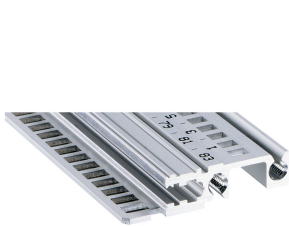

Horizontal Rail, Front, Type H-LD, Heavy, Long Lip, for IEEE Application, 40 HP

CATALOG NUMBER

34560-340

Combinations of horizontal rails and side panels

	Side panel 1	Side panel 2	Side panel 3	Side panel 4
Horizontal rail 1	-	+	+	+
Horizontal rail 2	+	+	+	+
Horizontal rail 3	+	+	-	-
Horizontal rail 4	Light 1	Dark 2	Heavy 3	Edge 4

Legend: + can be combined, - combination not recommended, * not recommended

The horizontal rail with a long lip enables the use of IEEE insertion / extraction handles.

CERTIFICATIONS

FEATURES

For plug-in units with IEEE handle

Long lip (H-LD)

Installation at top and bottom

For CPCI and VME64x systems

Aluminum extrusion, anodized finish, conductive contact surface

PRODUCT ATTRIBUTES

Rack Width: 40HP

Package Quantity: 1

Finish: Anodized

Length: 208.28mm

Material: Aluminum

Product Family: EuropacPRO; RatiopacPRO; RatiopacPRO AIR; CompacPRO; PropacPRO

Product Type: Horizontal Rail

Type: Heavy, LD

Works With: Subracks; Cases

Net Weight: 0.083kg