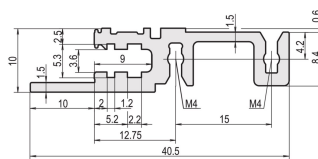

Horizontal Rail, Front, Type H-LD, Heavy, Long Lip, for IEEE Application, 40 HP

CATALOG NUMBER

34560-340

Combinations of horizontal rails and side panels

	Side panel 1	Side panel 2	Side panel 3	Side panel 4
Horizontal rail 1	-	+	+	+
Horizontal rail 2	+	+	+	+
Horizontal rail 3	+	+	-	-
Horizontal rail 4	Light 1	Dark 2	Heavy 3	Edge 4

Legend: + can be combined, - combination not recommended, * not recommended

The horizontal rail with a long lip enables the use of IEEE insertion / extraction handles.

CERTIFICATIONS

FEATURES

For plug-in units with IEEE handle

Long lip (H-LD)

Installation at top and bottom

For CPCI and VME64x systems

Aluminum extrusion, anodized finish, conductive contact surface

PRODUCT ATTRIBUTES

Rack Width: 40HP

Package Quantity: 1

Finish: Anodized

Length: 208.28mm

Material: Aluminum

Product Family: EuropacPRO; RatiopacPRO; RatiopacPRO AIR; CompacPRO; PropacPRO

Product Type: Horizontal Rail

Type: Heavy, LD

Works With: Subracks; Cases

Net Weight: 0.083kg