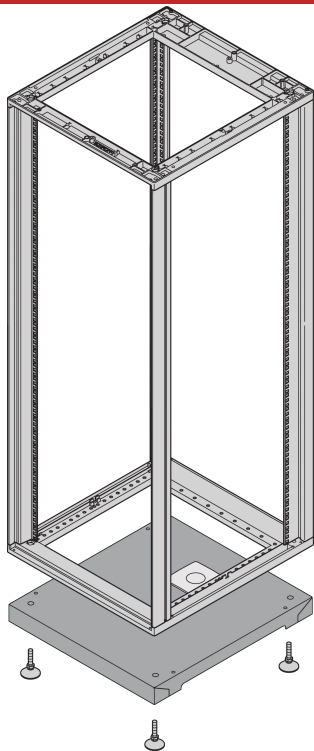

# Novastar Base/Plinth

Base Plate for Rear Cable Ducting which cut out for cable management. Opening is covered with plastic. Accessory brush strip can build in.

## FEATURES

Static load-carrying capacity 400 kg

Adjustable feet, height 57 mm ... 67 mm

St, 1.5 mm, RAL 7021

Cable ducting 110 x 76 mm

Incl. GND/earthing

## SPECIFICATIONS

---

|                      |                   |
|----------------------|-------------------|
| <b>Height:</b>       | 45mm              |
| <b>Product Type:</b> | Cabinet/Rack Base |
| <b>Material:</b>     | Steel             |