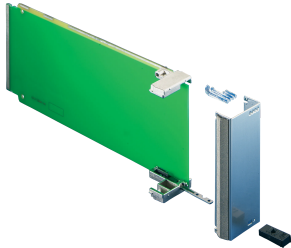

# AMC Front Panel With Pull Handle

AdvancedMC Front Panel including EMC gasket for AMC.0 Rev. 2.0 Modules.

## FEATURES

In accordance with AMC.0 R2.0 specification

Front panel for pull-handle mechanism (with cut-outs for light pipe)

For the use together with the AMC Pull-handle mechanism, AMC.0 R2.0

## SPECIFICATIONS

**Accessory Type:** Front panel

**Product Type:** Front Panel

Table 1/2

Catalog Number	Height (H)	Rack Width	Design Feature	Material	Finish	Package Quantity
30849-658	73.8mm	4HP	Mid-Size	Aluminum	Passivated	1
30849-694	148.8mm	6HP	Full-Size	Aluminum	Passivated	1
30849-406	148.8mm	4HP	Mid-Size	Stainless Steel		1
30849-402	73.8mm	3HP	Compact	Stainless Steel		1
30849-403	73.8mm	4HP	Mid-Size	Stainless Steel		1