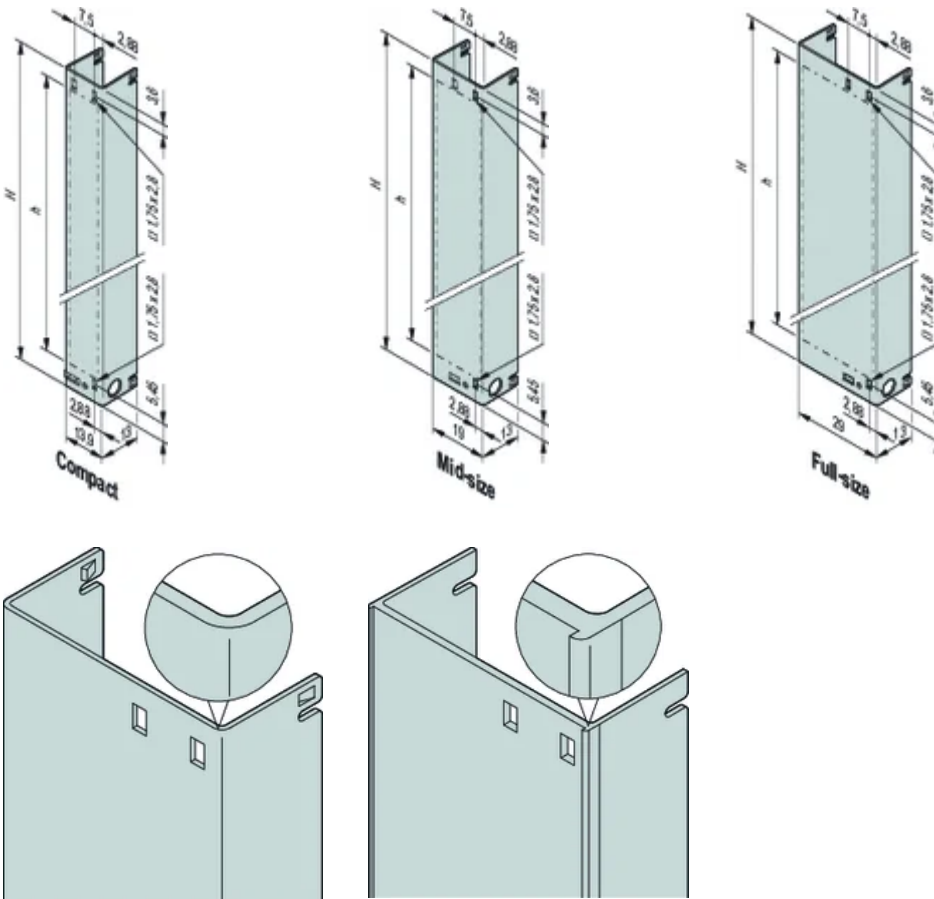

CatalogNumber	Height (H)	Rack Width	Design Feature	Material	Finish	Package Quantity
30849-682	73.8mm	6HP	Full-Size	Aluminum	Passivated	1
30849-407	148.8mm	6HP	Full-Size	Stainless Steel		1
30849-404	73.8mm	6HP	Full-Size	Stainless Steel		1
30849-670	148.8mm	4HP		Aluminum	Passivated	1

Table 2/2

Catalog Number	Front Finish	Rear Finish	Depth (D)	Width (W)
30849-658	Raw	Raw	2.5mm	19mm
30849-694	Raw	Raw	2.5mm	29mm
30849-406	Raw	Raw	1mm	19mm
30849-402	Raw	Raw	1mm	13.9mm
30849-403	Raw	Raw	1mm	19mm
30849-682	Raw	Raw	2.5mm	29mm
30849-407	Raw	Raw	1mm	29mm
30849-404	Raw	Raw	1mm	29mm
30849-670	Raw	Raw	2.5mm	19mm

DIAGRAMS