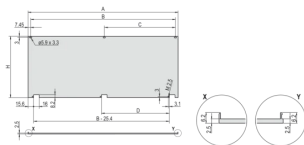

Mounting: Hinged, Bottom

Gasket Type: Textile EMC

Front Finish: Anodized

Rear Finish: Conductive

Treated Edges: No

Complies With: IEC 60297-3-101; IEEE 1101.1/10

Depth (D): 2.5mm

EMC Shielding: No (Retrofittable)

Finish: Anodized; Passivated

Height (H): 172.9mm

Material: Aluminum

Product Type: Front Panel

Type: Front Panel without Handle

Width (W): 426.4mm

Net Weight: 0.678kg

ADDITIONAL PRODUCT DETAILS

Front panel can be removed in opened position ($> 135^\circ$).

DIAGRAMS

WARNING

---

nVent products shall be installed and used only as indicated in nVent's product instruction sheets and training materials. Instruction sheets are available at www.nvent.com and from your nVent customer service representative. Improper installation, misuse, misapplication or other failure to completely follow nVent's instructions and warnings may cause product malfunction, property damage, serious bodily injury and death and/or void your warranty.