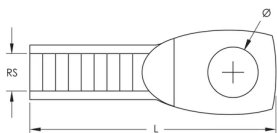

## SPECIFICATIONS

**Finish:** Electrogalvanized

**Material:** Steel

Table 1/1

Catalog Number	Article Number	Rod Size (RS)	Length (L)	Diameter (Ø)
EYESM6EG	574250	6	43mm	6 mm
EYESM8EG	574260	8	46mm	8 mm
EYESM10EG	574270	10	54mm	10 mm

## DIAGRAMS