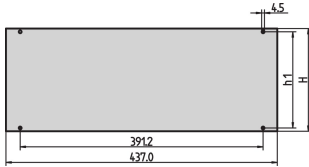

Inpac Front Panel

The front panel can be assembled on to the Inpac Case.

CERTIFICATIONS

FEATURES

Al panel, 2.5 mm

SPECIFICATIONS

- Depth:** 2.5mm
- Material:** Aluminum
- Finish:** Anodized
- Works With:** Cases
- Accessory Type:** Front panel
- Product Type:** Front Panel
- Product Family:** Inpac

Table 1/2

Catalog Number	Rack Height	Package Quantity	Front Finish	Rear Finish	Treated Edges	EMC Shielding
30828-055	2U	1	Anodized	Anodized	No	No
30828-067	6U	1	Anodized	Anodized	No	No
30828-061	4U	1	Anodized	Anodized	No	No
30828-058	3U	1	Anodized	Anodized	No	No

Table 2/2

Catalog Number	Height	Width
30828-055	76mm	437mm
30828-067	253.8mm	437mm
30828-061	165mm	437mm
30828-058	120.5mm	437mm

ADDITIONAL PRODUCT DETAILS

The assembly kit for the front panel is included with the 19" chassis.