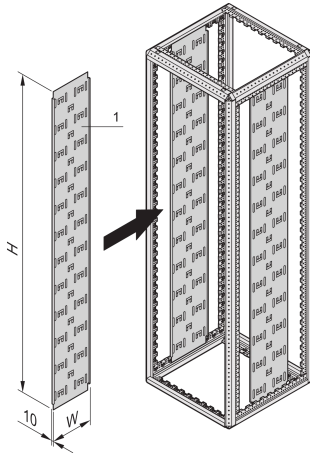

Varistar Cable Panel

Vertical cable panel for Varistar free standing cabinets powdered in cabinet color in different widths.

CERTIFICATIONS

FEATURES

For fitting directly onto the frame

Cables are assembled in place with cable ties or Velcro

SPECIFICATIONS

Product Type: Cabinet/Rack Panel

Material: Steel

Table 1/2

Catalog Number	Rack Height	Height	Width	Depth	Package Quantity	Color
23130-625	52U	2450mm	250mm	250mm	2	Black Grey
23130-502		1019mm	110mm	10mm	2	Black Grey
23130-422	47U	2200mm	150mm	150mm	2	Black Grey
23130-501		446mm	110mm	10mm	2	Black Grey

CatalogNumber	Rack Height	Height	Width	Depth	Package Quantity	Color
23130-503		670mm	110mm	10mm	2	Black Grey
23130-500		604mm	110mm	10mm	2	Black Grey
23130-504		496mm	110mm	10mm	2	Black Grey
23130-628	52U	2450mm	150mm	150mm	2	Black Grey
23130-420	38U	1800mm	150mm	150mm	2	Black Grey
23130-150	42U	2000mm	250mm	250mm	2	Black Grey
23130-151	47U	2200mm	250mm	250mm	2	Black Grey
23130-421	42U	2000mm	150mm	150mm	2	Black Grey
23130-499		915.5mm	110mm	10mm	2	Black Grey