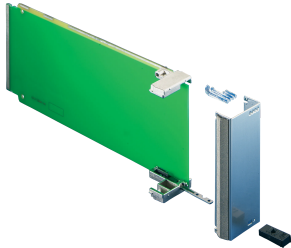

AMC Front Panel With Pull Handle

AdvancedMC Front Panel including EMC gasket for AMC.0 Rev. 2.0 Modules.

CERTIFICATIONS

FEATURES

In accordance with AMC.0 R2.0 specification

Front panel for pull-handle mechanism (with cut-outs for light pipe)

For the use together with the AMC Pull-handle mechanism, AMC.0 R2.0

SPECIFICATIONS

Accessory Type: Front panel

Product Type: Front Panel

Table 1/2

Catalog Number	Height (H)	Rack Width	Design Feature	Material	Finish	Package Quantity
30849-658	73.8mm	4HP	Mid-Size	Aluminum	Passivated	1
30849-694	148.8mm	6HP	Full-Size	Aluminum	Passivated	1
30849-406	148.8mm	4HP	Mid-Size	Stainless Steel		1
30849-402	73.8mm	3HP	Compact	Stainless Steel		1
30849-403	73.8mm	4HP	Mid-Size	Stainless Steel		1

Catalog Number	Height (H)	Rack Width	Design Feature	Material	Finish	Package Quantity
30849-682	73.8mm	6HP	Full-Size	Aluminum	Passivated	1
30849-407	148.8mm	6HP	Full-Size	Stainless Steel		1
30849-404	73.8mm	6HP	Full-Size	Stainless Steel		1
30849-670	148.8mm	4HP		Aluminum	Passivated	1