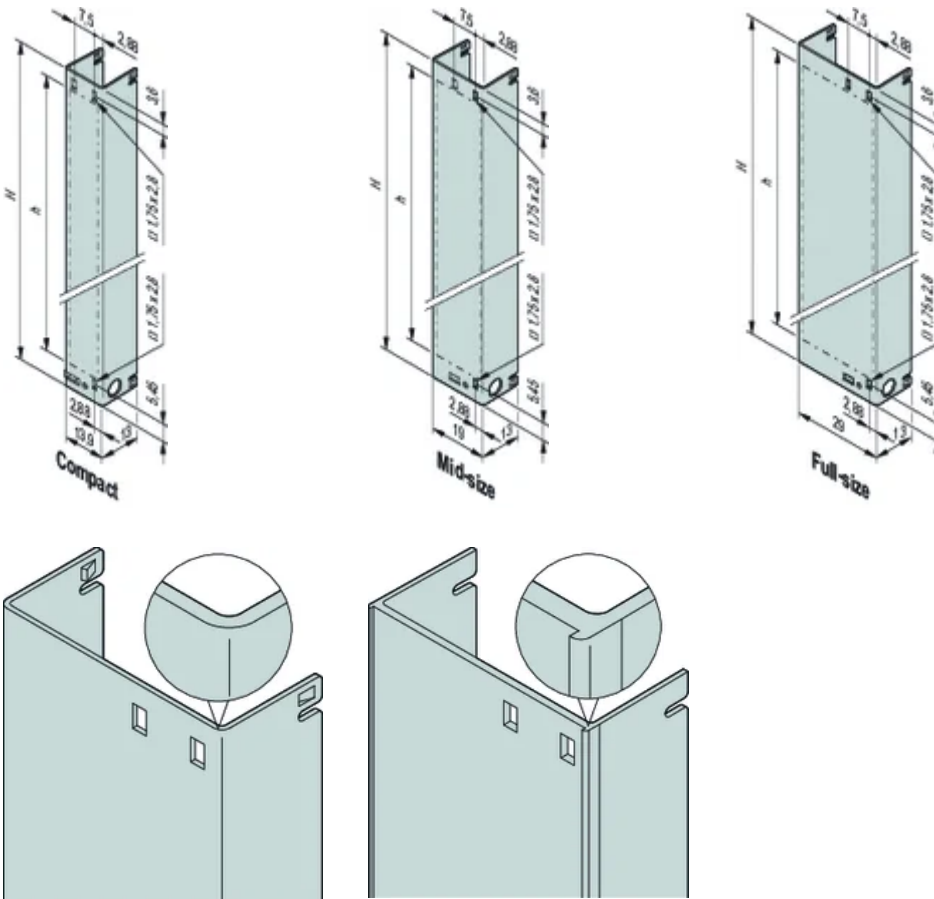

Catalog Number	Height (H)	Rack Width	Design Feature	Material	Finish	Package Quantity
30849-682	73.8mm	6HP	Full-Size	Aluminum	Passivated	1
30849-407	148.8mm	6HP	Full-Size	Stainless Steel		1
30849-404	73.8mm	6HP	Full-Size	Stainless Steel		1
30849-670	148.8mm	4HP		Aluminum	Passivated	1

Table 2/2

Catalog Number	Front Finish	Rear Finish	Depth (D)	Width (W)
30849-658	Raw	Raw	2.5mm	19mm
30849-694	Raw	Raw	2.5mm	29mm
30849-406	Raw	Raw	1mm	19mm
30849-402	Raw	Raw	1mm	13.9mm
30849-403	Raw	Raw	1mm	19mm
30849-682	Raw	Raw	2.5mm	29mm
30849-407	Raw	Raw	1mm	29mm
30849-404	Raw	Raw	1mm	29mm
30849-670	Raw	Raw	2.5mm	19mm

DIAGRAMS