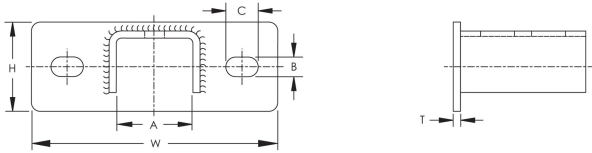

Catalog Number	Article Number	Width (W)	Thickness (T)	A	B	C
APYE01EG	584758	124 mm	5 mm	31 mm	12 mm	19 mm

DIAGRAMS