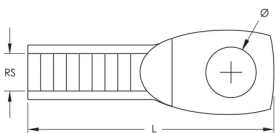

DIAGRAMS

WARNING

nVent products shall be installed and used only as indicated in nVent's product instruction sheets and training materials. Instruction sheets are available at www.nvent.com and from your nVent customer service representative. Improper installation, misuse, misapplication or other failure to completely follow nVent's instructions and warnings may cause product malfunction, property damage, serious bodily injury and death and/or void your warranty.