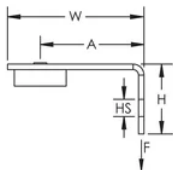

ADDITIONAL PRODUCT DETAILS

Static Load represents the static load of the nail gun insert assembly. Please consult with the nail manufacturer to evaluate the static load of the nail and type of concrete used for the installation. Maximum load is the lesser of the static load from the nail manufacturer or the published load for the assembly.

Nail gun insert is compatible with BeA® CN60-688ES, Hilti® BX 3, GX 3, DEWALT® Trak-It C3, SPIT® PULSA 40E, 800E, 700, 1000 or equivalent nailers.

DIAGRAMS