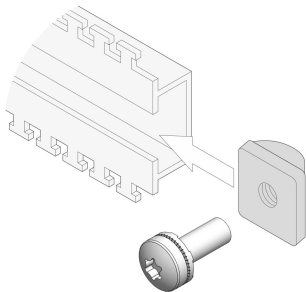

# Slide Nuts with Screw

For variable assembly of 19" components outside the EIA increments

## FEATURES

Slide Nut Kit Slide nut for C-profiles

## SPECIFICATIONS

**Finish:** Nickel Plated  
**Product Type:** Nut  
**Material:** Stainless Steel

Table 1/1

Catalog Number	Package Quantity
21120-210	4
21120-211	50