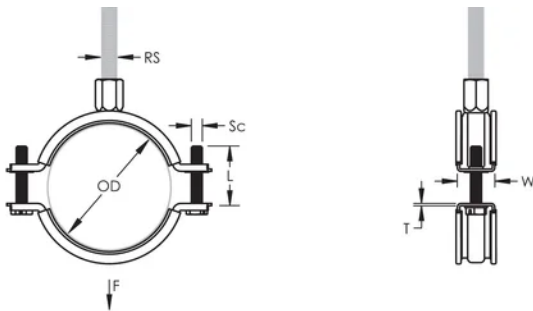

Longer ears position the screw farther from the hanger, improving tool clearance when the screw is tightened

Combination nut can be attached to M8 or M10 threaded rod, simplifying material handling

Screw length has been optimized to accommodate an increased pipe range, reducing inventory

## PRODUCT ATTRIBUTES

---

Article Number: 586018

Material: Steel;EPDM-SBR Rubber

Finish: Electrogalvanized

Temperature: -50 to 110 °C

Color: Black

Outer Diameter (OD): 150 - 160 mm

Rod Size (RS): M8;M10

Width (W): 25 mm

Thickness (T): 2 mm

Screw Diameter (Sc): 6

Screw Length (L): 37mm

Static Load: 3200N

## DIAGRAMS

---