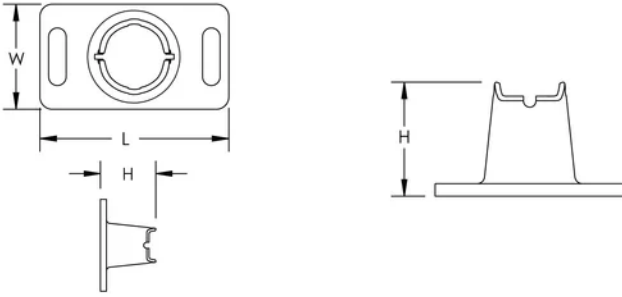

### PRODUCT ATTRIBUTES

---

Article Number: 820900

Material: Plastic

Length (L): 75.5mm

Width (W): 42mm

Height (H): 45.5mm

Slot Size (SS): 7 x 23 mm

## DIAGRAMS

---