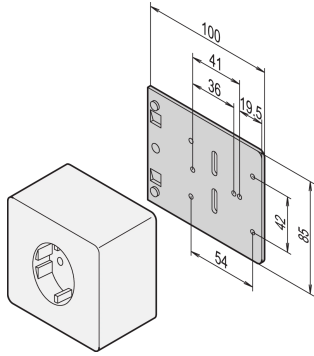

Mounting Plate for Single Sockets

Data Solutions

Mounting Plate for single Socket.

CERTIFICATIONS

FEATURES

For common surface sockets

SPECIFICATIONS

Table 1/1

Catalog Number	Material	Package Quantity
20118-537	Aluminum	1

ADDITIONAL PRODUCT DETAILS

Surface socket not included in SCHROFF product range.

WARNING

nVent products shall be installed and used only as indicated in nVent's product instruction sheets and training materials. Instruction sheets are available at www.nvent.com and from your nVent customer service representative. Improper installation, misuse, misapplication or other failure to completely follow nVent's instructions and warnings may cause product malfunction, property damage, serious bodily injury and death and/or void your warranty.