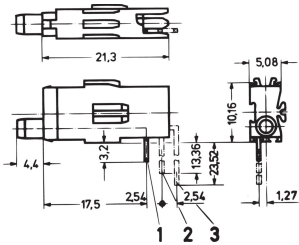

# Single LED Test Socket, Ø 2 mm

Test sockets for mounting plane 1 and 2, short and long type.

## FEATURES

Long type for mounting plane 1 and 2

Short type for mounting plane 1

## ADDITIONAL PRODUCT DETAILS

Required front panel drill hole: Ø 4 mm.

Dimensions of connecting pins: 0.3 × 0.6 mm.

Please take into consideration that deliveries may be carried out in the stated SPQs (SPQ, e.g. 5 pieces, 10 pieces, 50 pieces, etc.). Differing order quantities (e.g. 2 pieces) may be changed to the next possible delivery quantity = Standard Pack Quantity.