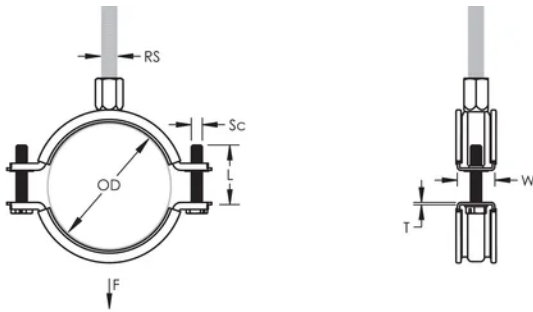

Finish: Electropolished

Color: Black

Temperature: -50 to 110 °C

Outer Diameter (OD): 138 - 148 mm

Pipe Size: 5"

NB/DN: 125

Rod Size (RS): M8;M10

Width (W): 25 mm

Thickness (T): 2 mm

Screw Diameter (Sc): 6

Screw Length (L): 37mm

Static Load: 2600N

ADDITIONAL PRODUCT DETAILS

Lining is EPDM rubber.

DIAGRAMS

WARNING