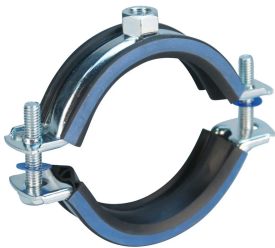

nVent CADDY Macrofix Insulated M8, 11–15 mm OD, 1/4" Pipe, 8 DN

CATALOG NUMBER

MFE015

CERTIFICATIONS

FEATURES

Return-lip on the hanger prevents the rubber from detaching, eliminating rework during installation

Plastic washer prevents screws from falling out during installation

Combo head bolt works with slotted, hex, or Phillips drivers

Longer ears position the screw farther from the hanger, improving tool clearance when the screw is tightened

Screw length has been optimized to accommodate an increased pipe range, reducing inventory

Category II noise reduction according to DIN EN ISO 3822-1

Compliant for sound insulation design according to DIN 4109

Reaction-to-fire classification is "E" in compliance with DIN EN 13501-1

PRODUCT ATTRIBUTES

Article Number: 586201

Material: EPDM-SBR Rubber;Steel