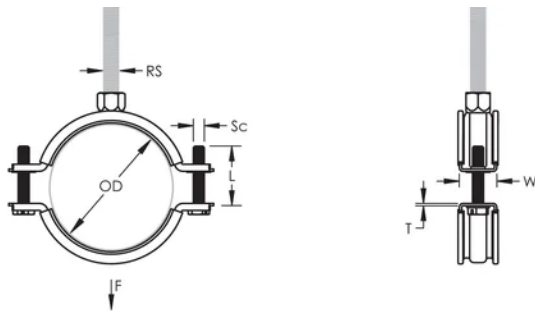

## PRODUCT ATTRIBUTES

Article Number: 586201

Material: EPDM-SBR Rubber;Steel

Finish: Electrogalvanized

Temperature: -50 to 110 °C

Outer Diameter (OD): 11 - 15 mm

Pipe Size: 1/4"

NB/DN: 8

Rod Size (RS): M8

Width (W): 20 mm

Thickness (T): 1 mm

Screw Diameter (Sc): 6

Screw Length (L): 17mm

Static Load: 1000N

## ADDITIONAL PRODUCT DETAILS

---

Lining is EPDM rubber.

## DIAGRAMS

---