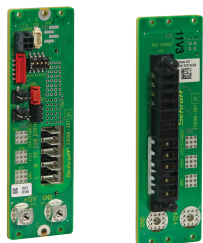

CPCI Serial Cable

The CPCI Serial Cables connect Utility signals, Current share or Standby signals in between the nVent SCHROFF CPCI Serial Backplanes and CPCI Serial Power Backplanes or to other devices in the System. Please refer to the CPCI Serial Backplane Manual to select the correct part

CERTIFICATIONS

FEATURES

Cable sets for connecting status signals of CompactPCI Serial backplanes and power backplanes

SPECIFICATIONS

Table 1/1

Catalog Number	Works With	Length	Package Quantity
23204-869	CompactPCI Serial Backplanes	600mm	1
23204-853	CompactPCI Serial Backplanes	600mm	1
23204-866	CompactPCI Serial Backplanes	400mm	1
23204-879	CompactPCI Serial Backplanes	300mm	1
23204-867	CompactPCI Serial Backplanes	150mm	1