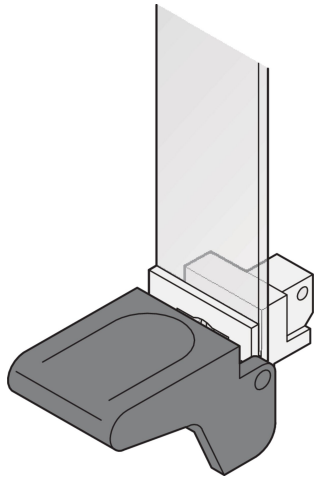

Extractor Handle Key Form 1

Extractor handle key form 1, can be used to extract PCBs. The handles are available in black or grey and top and bottom versions.

CERTIFICATIONS

FEATURES

Handle UL 94 V-0, bearing Zn die-cast

At 6 U, the printed board location can be offset 1 HP to the right by swapping the upper and lower handles. This creates space for SMD components on the left hand side

Please order the collar screws separatly.

SPECIFICATIONS

- Type:** Extractor
- Works With:** Front Panels
- Product Type:** Handle
- Material:** Polycarbonate

Table 1/1				
Catalog Number	Color	Package Quantity	Handle Type	Flammability Rating

20817-325	Grey	1	Extractor Form 1, Bottom	UL® 94V-0
20817-346	Black	1	Extractor Form 1, Top	UL® 94V-0
20817-345	Black	1	Extractor Form 1, Bottom	UL® 94V-0
20817-326	Grey	1	Extractor Form 1, Top	UL® 94V-0