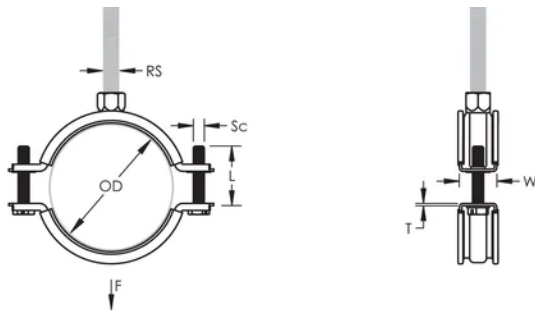

## PRODUCT ATTRIBUTES

Article Number: 586206

Material: EPDM-SBR Rubber;Steel

Finish: Electrogalvanized

Temperature: -50 to 110 °C

Outer Diameter (OD): 37 - 44 mm

Pipe Size: 1 1/4" Min

NB/DN: 32

Rod Size (RS): M8

Width (W): 20 mm

Thickness (T): 1 mm

Screw Diameter (Sc): 6

Screw Length (L): 27mm

Static Load: 1000N

## ADDITIONAL PRODUCT DETAILS

---

Lining is EPDM rubber.

## DIAGRAMS

---