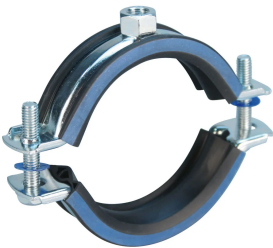

nVent CADDY Macrofix Insulated M8, 37–44 mm OD, 1 1/4" Pipe, 32 DN

CATALOG NUMBER

MFE044

CERTIFICATIONS

FEATURES

Return-lip on the hanger prevents the rubber from detaching, eliminating rework during installation

Plastic washer prevents screws from falling out during installation

Combo head bolt works with slotted, hex, or Phillips drivers

Longer ears position the screw farther from the hanger, improving tool clearance when the screw is tightened

Screw length has been optimized to accommodate an increased pipe range, reducing inventory

Category II noise reduction according to DIN EN ISO 3822-1

Compliant for sound insulation design according to DIN 4109

Reaction-to-fire classification is "E" in compliance with DIN EN 13501-1

PRODUCT ATTRIBUTES

Article Number: 586206

Material: EPDM-SBR Rubber;Steel