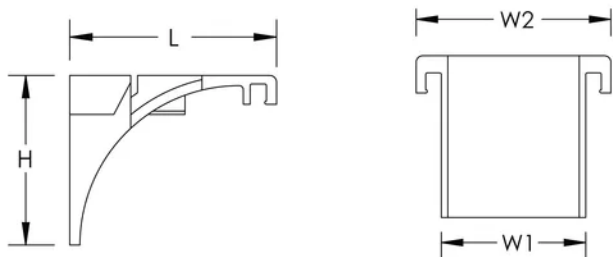

DIAGRAMS

WARNING

---

nVent products shall be installed and used only as indicated in nVent's product instruction sheets and training materials. Instruction sheets are available at www.nvent.com and from your nVent customer service representative. Improper installation, misuse, misapplication or other failure to completely follow nVent's instructions and warnings may cause product malfunction, property damage, serious bodily injury and death and/or void your warranty.

Our powerful portfolio of brands:

CADDY ERICO HOFFMAN ILSCO SCHROFF TRACHTE