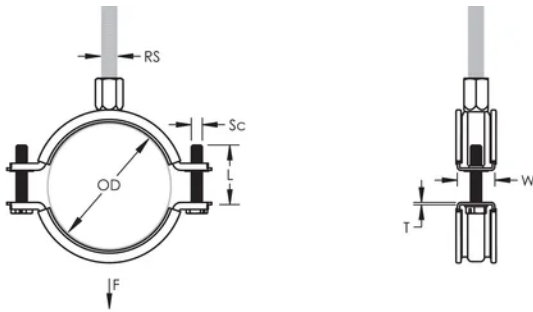

Finish: Electropolished

Color: Black

Temperature: -50 to 110 °C

Outer Diameter (OD): 68 - 78 mm

Pipe Size: 2 1/2"

NB/DN: 65

Rod Size (RS): M8;M10

Width (W): 23 mm

Thickness (T): 1.5 mm

Screw Diameter (Sc): 6

Screw Length (L): 32mm

Static Load: 700N

ADDITIONAL PRODUCT DETAILS

Lining is EPDM rubber.

DIAGRAMS

WARNING