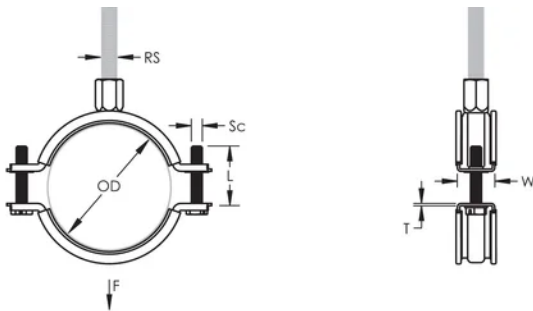

Combination nut can be attached to M8 or M10 threaded rod, simplifying material handling

Screw length has been optimized to accommodate an increased pipe range, reducing inventory

Category II noise reduction according to DIN EN ISO 3822-1

Finish: Electropolished

Color: Black

Temperature: -50 to 110 °C

Outer Diameter (OD): 128 - 138 mm

Rod Size (RS): M8;M10

Width (W): 23 mm

Thickness (T): 2 mm

Screw Diameter (Sc): 6

Screw Length (L): 37mm

Static Load: 1700N

ADDITIONAL PRODUCT DETAILS

Lining is EPDM rubber.

DIAGRAMS

WARNING

nVent products shall be installed and used only as indicated in nVent's product instruction sheets and training materials. Instruction sheets are available at www.nvent.com and from your nVent customer service representative. Improper installation, misuse, misapplication or other failure to completely follow nVent's instructions and warnings may cause product malfunction, property damage, serious bodily injury and death and/or void your warranty.