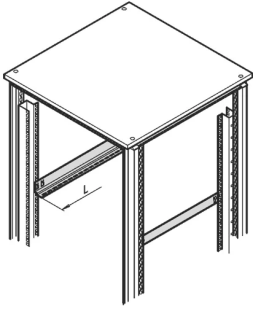

# Slide Rail Kit

Slide Rail kit for mounting between a front and a rear pair of Slide rails, to support heavy 19" components. Side system punchings for mounting accessories and cooling components that expel to the side.

## SPECIFICATIONS

**Product Type:** Slide Rail  
**Material:** Steel

Table 1/1

| Catalog Number | Package Quantity | Finish               | Type         | Works With | Certifications |
|----------------|------------------|----------------------|--------------|------------|----------------|
| 22127-092      | 2                | Aluminum-Zinc Plated |              |            |                |
| 22127-093      | 2                | Aluminum-Zinc Plated |              |            |                |
| 23130-411      | 2                | Aluminum-Zinc Plated |              |            |                |
| 27230-056      | 4                | Zinc Plated          | Mounting Kit | Novastar   | RoHS           |
| 23130-412      | 10               | Aluminum-Zinc Plated |              |            |                |